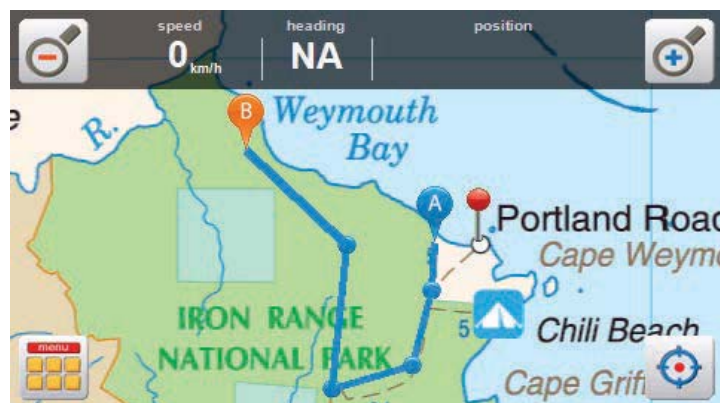

VMS
FIND A NEW PATH

- Suits Double Din compatible vehicles
- 6.2" HD resolution Touch Screen
- VMS Premium Street Navigation
 - Includes 5 years free maps updates
 - Includes 4WD Tracks
 - 1000+ Free Campsites
- VMS Off-Road Navigation
 - Easy to use interface
 - 3000+ Maps included
- Steering wheel control compatible
- 32GB Class 10 micro SD card
- 12 months warranty

TOYOTA - NISSAN - JEEP - FORD - MAZDA - GMC - VW - MITSUBISHI - NISSAN - ISUZU

Please visit www.vms4x4.com for all vehicle compatibility information

Street Navigation

- Latest maps covering Australia & New Zealand
- 5 years FREE maps updates*
- Includes 4WD Tracks
- 1000+ Free Campsites pre-loaded
- Voice guided navigation with spoken street names
- Automatic route planning and off route recalculation
- Red light and Speed camera alerts
- Speed and school zone alerts
- 3D landscapes and buildings

Off-Road Navigation

- Powered by VMS Off-Road, a proven easy to use topographical GPS platform
- Over 3000+ Maps from VMS, Westprint, VIC Topo, NSW, Topo, QLD Topo, & WA Topo
- Suitable for 4WD, Camping, Touring, & Recreational activities
- Large database of POIs displayed directly on the map including Camp sites, Caravan Parks, Fuel Stations
- Australia wide topographic map coverage
- Add your own maps with the VMS Map Converter
- Live GPS location with moving map functionality
- Excellent trip preparation tools including:
 - Track logging / Waypoints / Routes
- Import/Export Tracklog data to share with friends
- OZI Explorer Demo Version**