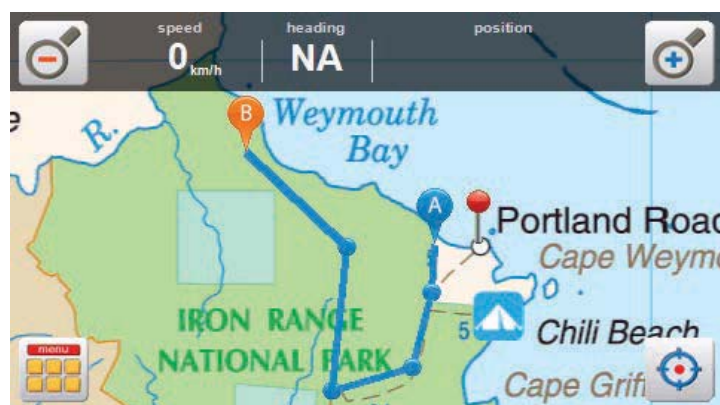

- Suits most early model Toyota vehicles
- 6.2" HD resolution Touch Screen
- VMS Premium Street Navigation
 - Includes 5 years free maps updates
 - Includes 4WD Tracks
 - 1000+ Free Campsites
- VMS Off-Road Navigation
 - Easy to use interface
 - 3000+ Maps included
- Steering wheel control compatible
- 32GB Class 10 micro SD card
- 12 months warranty

Toyota - Early Models

- Landcruiser 70/73/75/78/79 Series (pre-airbag)
- Landcruiser 80 Series (1990 -1998)
- Landcruiser 100/105 Series (pre Sept 2002)
- Hilux (1984 - 2005)

Street Navigation

- Latest maps covering Australia & New Zealand
- 5 years FREE maps updates*
- Includes 4WD Tracks
- 1000+ Free Campsites pre-loaded
- Voice guided navigation with spoken street names
- Automatic route planning and off route recalculation
- Red light and Speed camera alerts
- Speed and school zone alerts
- 3D landscapes and buildings